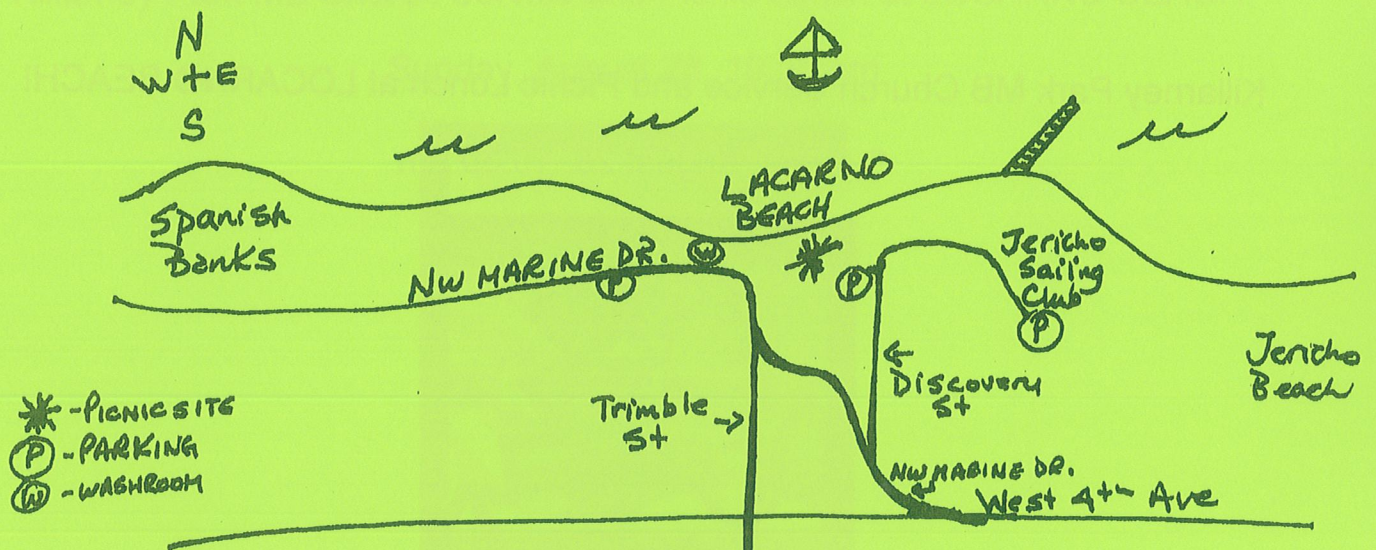

Killarney Park MB Church Service and Picnic Lunch at LOCARNO BEACH!

Sunday, August 28, 10:30 am

Picnic lunch will be provided. Please bring a lawn chair, a hat, & a friend.
If inclement weather, we will relocate to Killarney Park MB Church.
Map on the reverse.
Hosted by the KPMB Body Life Council.

Locarno Beach, 4445 NW Marine Drive, Vancouver.

Picnic site is same as last year, between Trimble Street and the Jericho Sailing Club. Pay parking available off Discovery St. or free parking available on NW Marine Drive. Close to the beach, concession and washrooms.